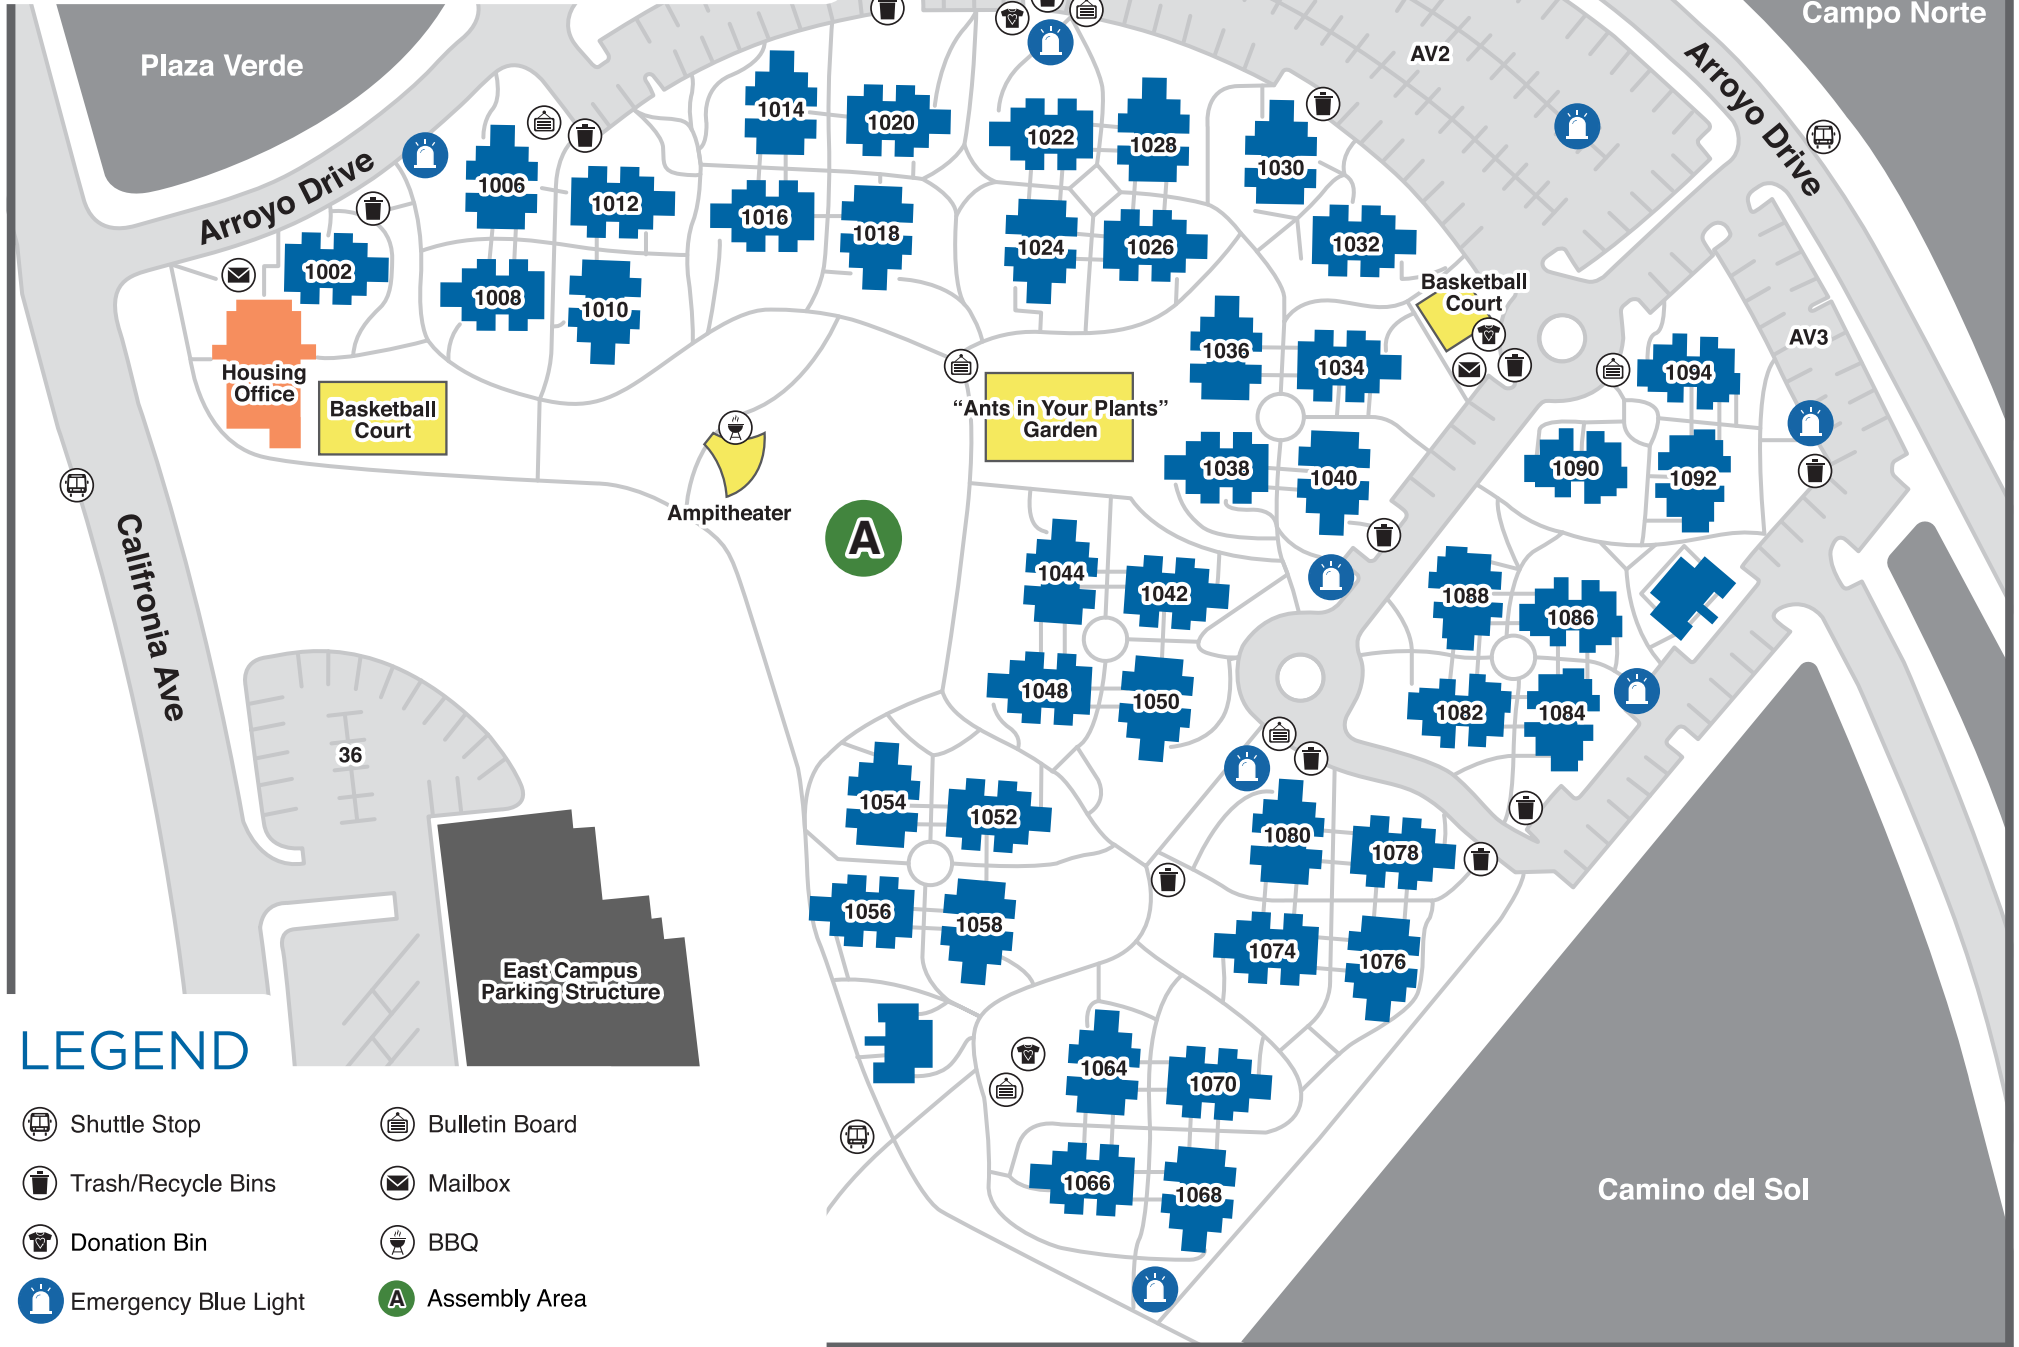

UCI Student Housing Arroyo Vista

Know Your Zone: E27

LEGEND

- Shuttle Stop
- Bulletin Board
- Trash/Recycle Bins
- Mailbox
- Donation Bin
- BBQ
- Emergency Blue Light
- Assembly Area