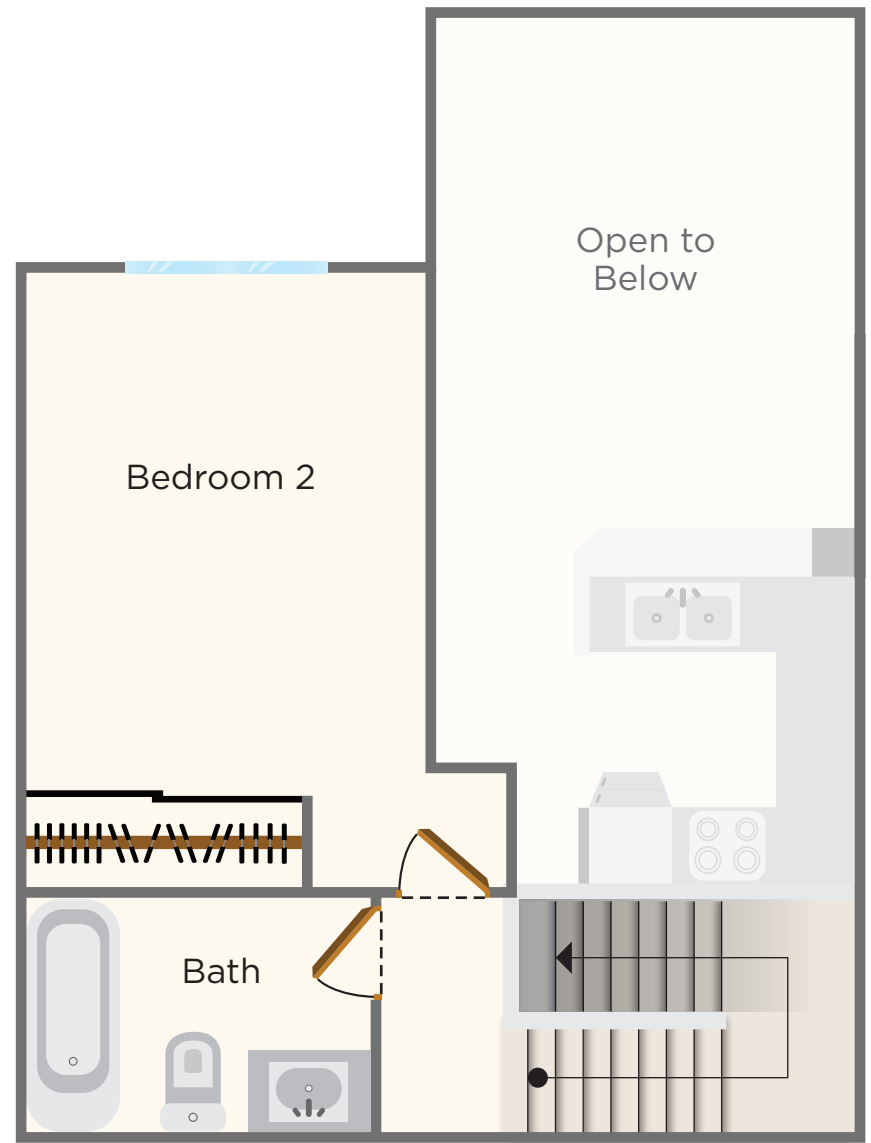

1st Floor

2nd Floor

Palo Verde - Unit M - 2 BD

Layouts Vary

Approx SQFT: 940

Bedroom 1 Approx: 10ft x 13ft

Bedroom 2 Approx: 10ft x 13ft