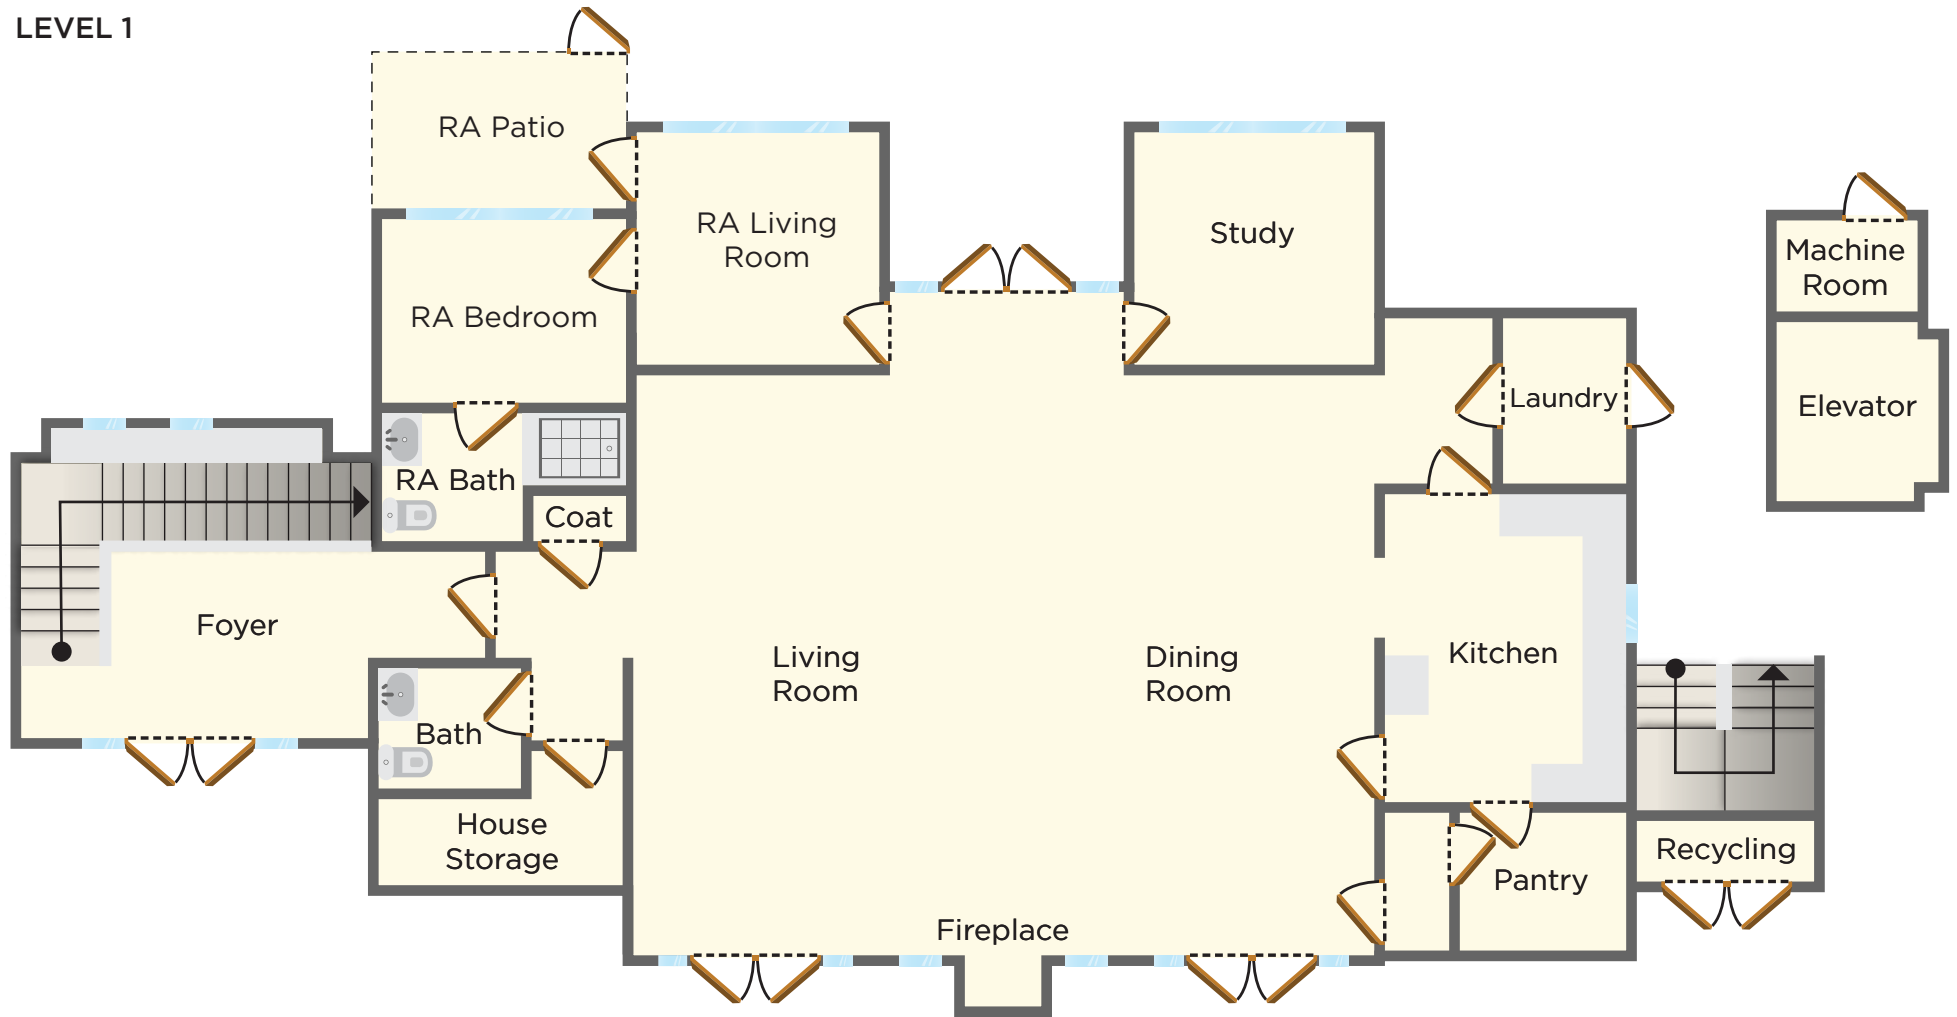

LEVEL 1

# Arroyo Vista - 12 Room House

LAYOUTS VARY  
APPROX SQFT: 4920

1in = 10ft

LEVEL 2

LEVEL 3