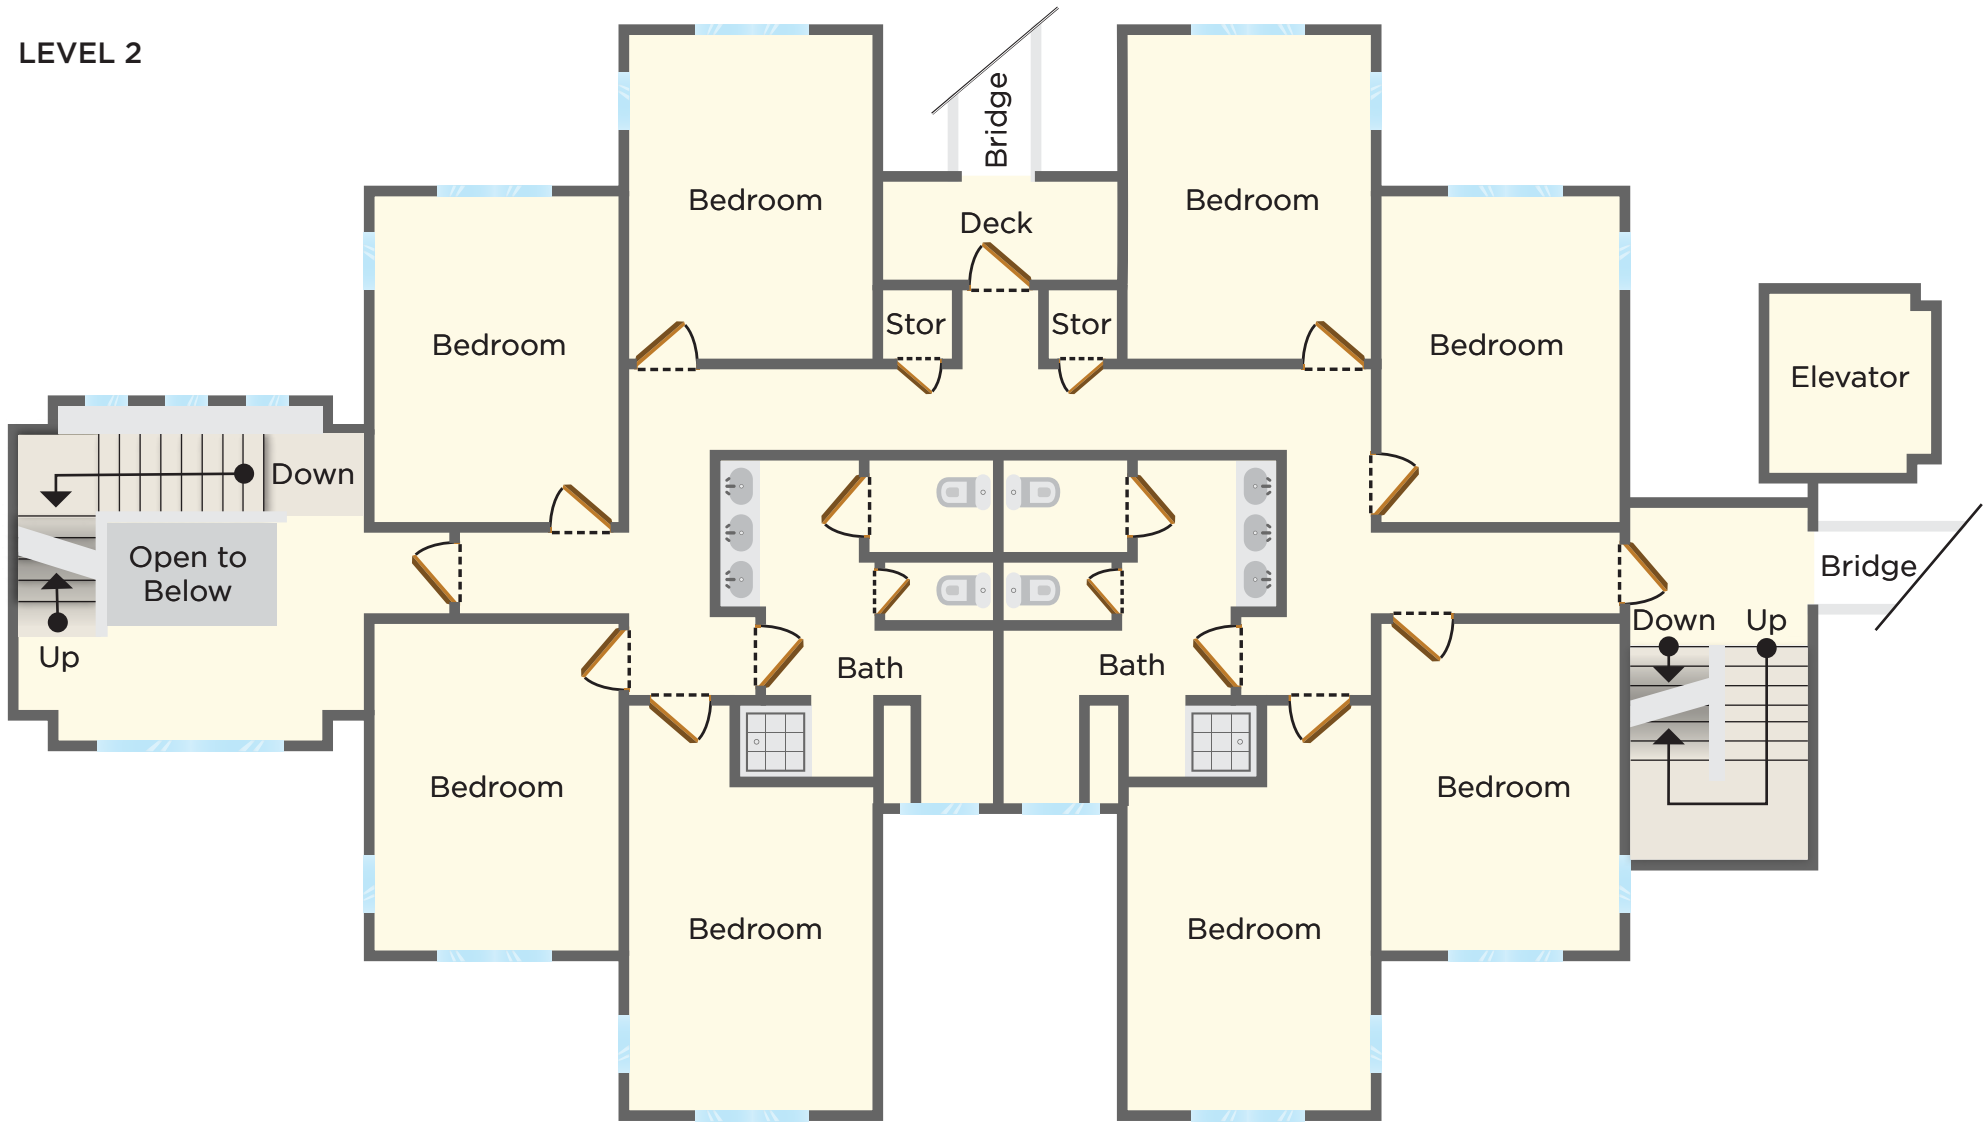

LEVEL 1

# Arroyo Vista - 12 Room House

LAYOUTS VARY  
APPROX SQFT: 4920

1in = 10ft

LEVEL 2

LEVEL 3