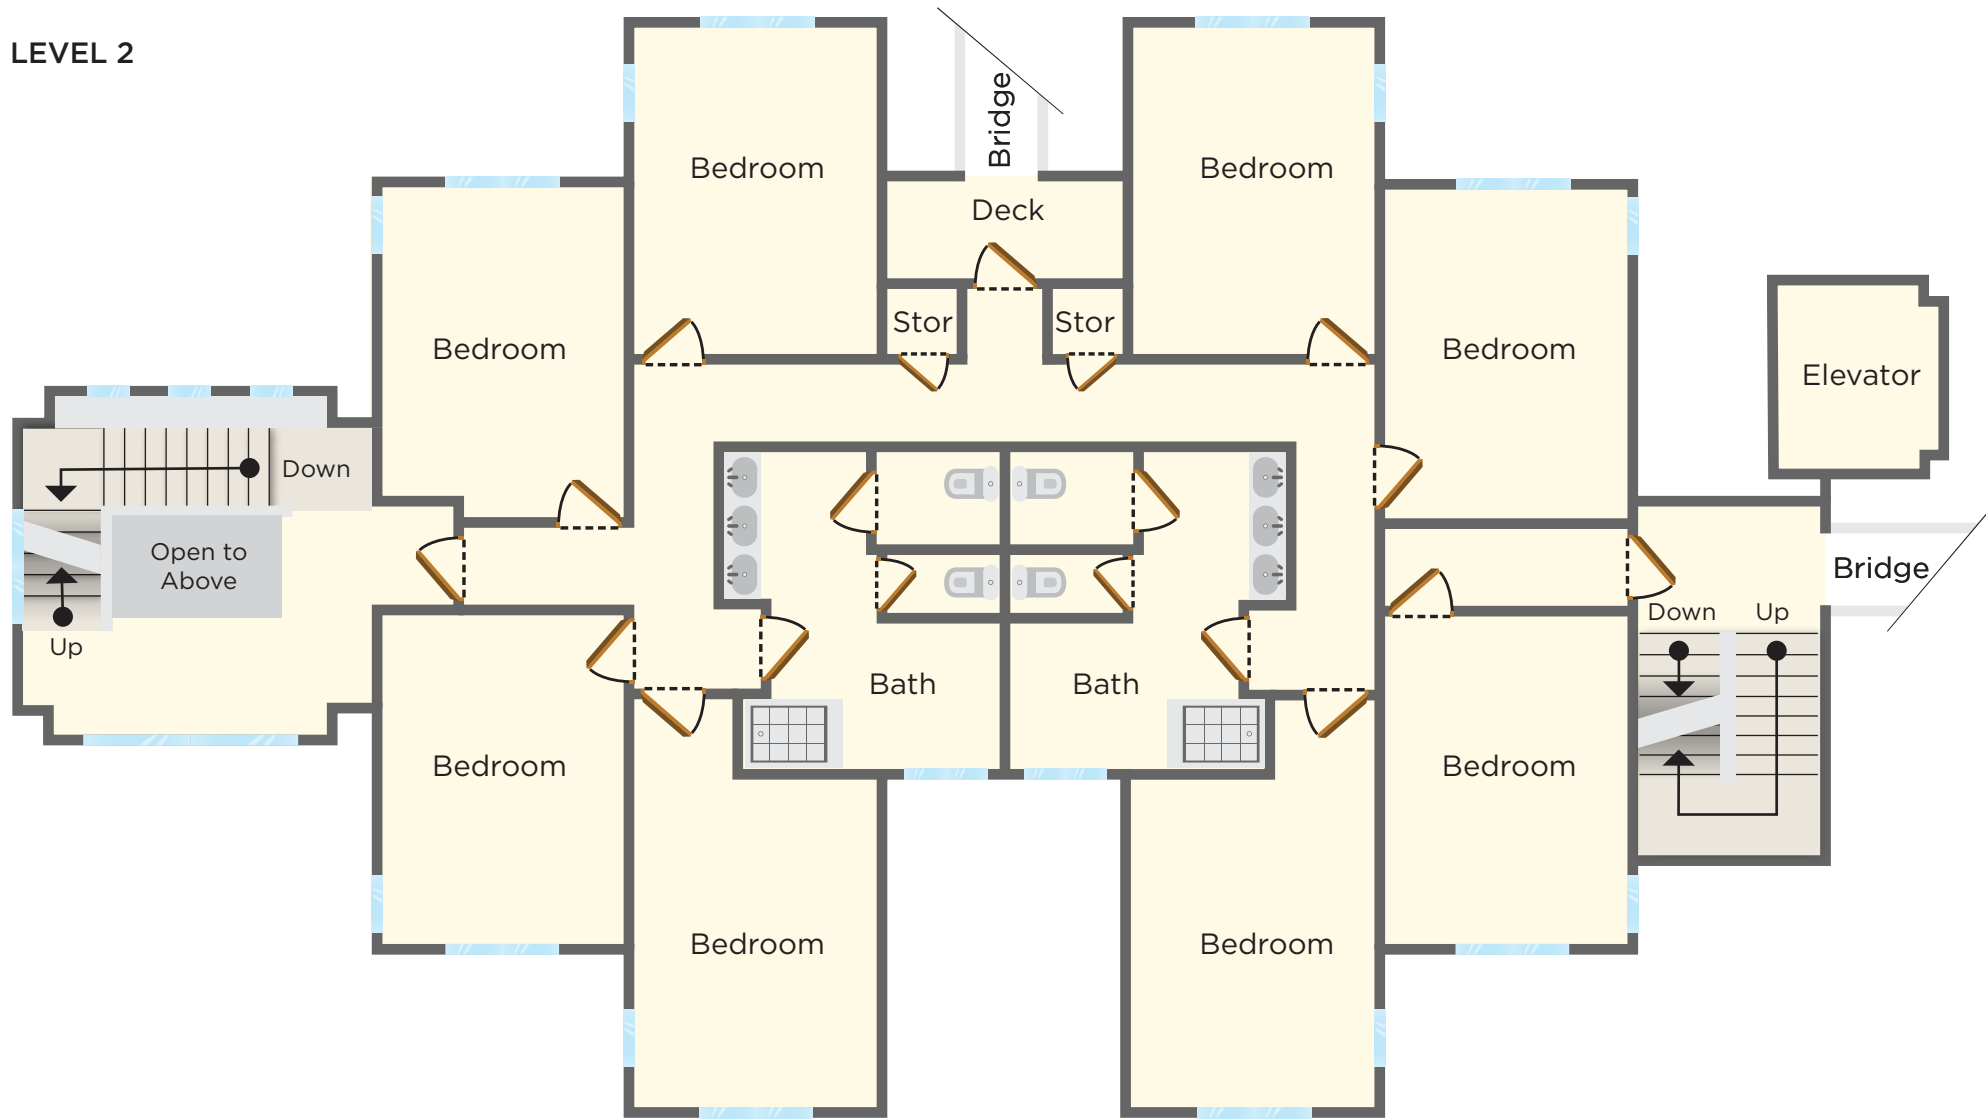

LEVEL 1

Arroyo Vista - 16 Room House

LAYOUTS VARY
APPROX SQFT: 6206

1in = 10ft

LEVEL 2

LEVEL 3