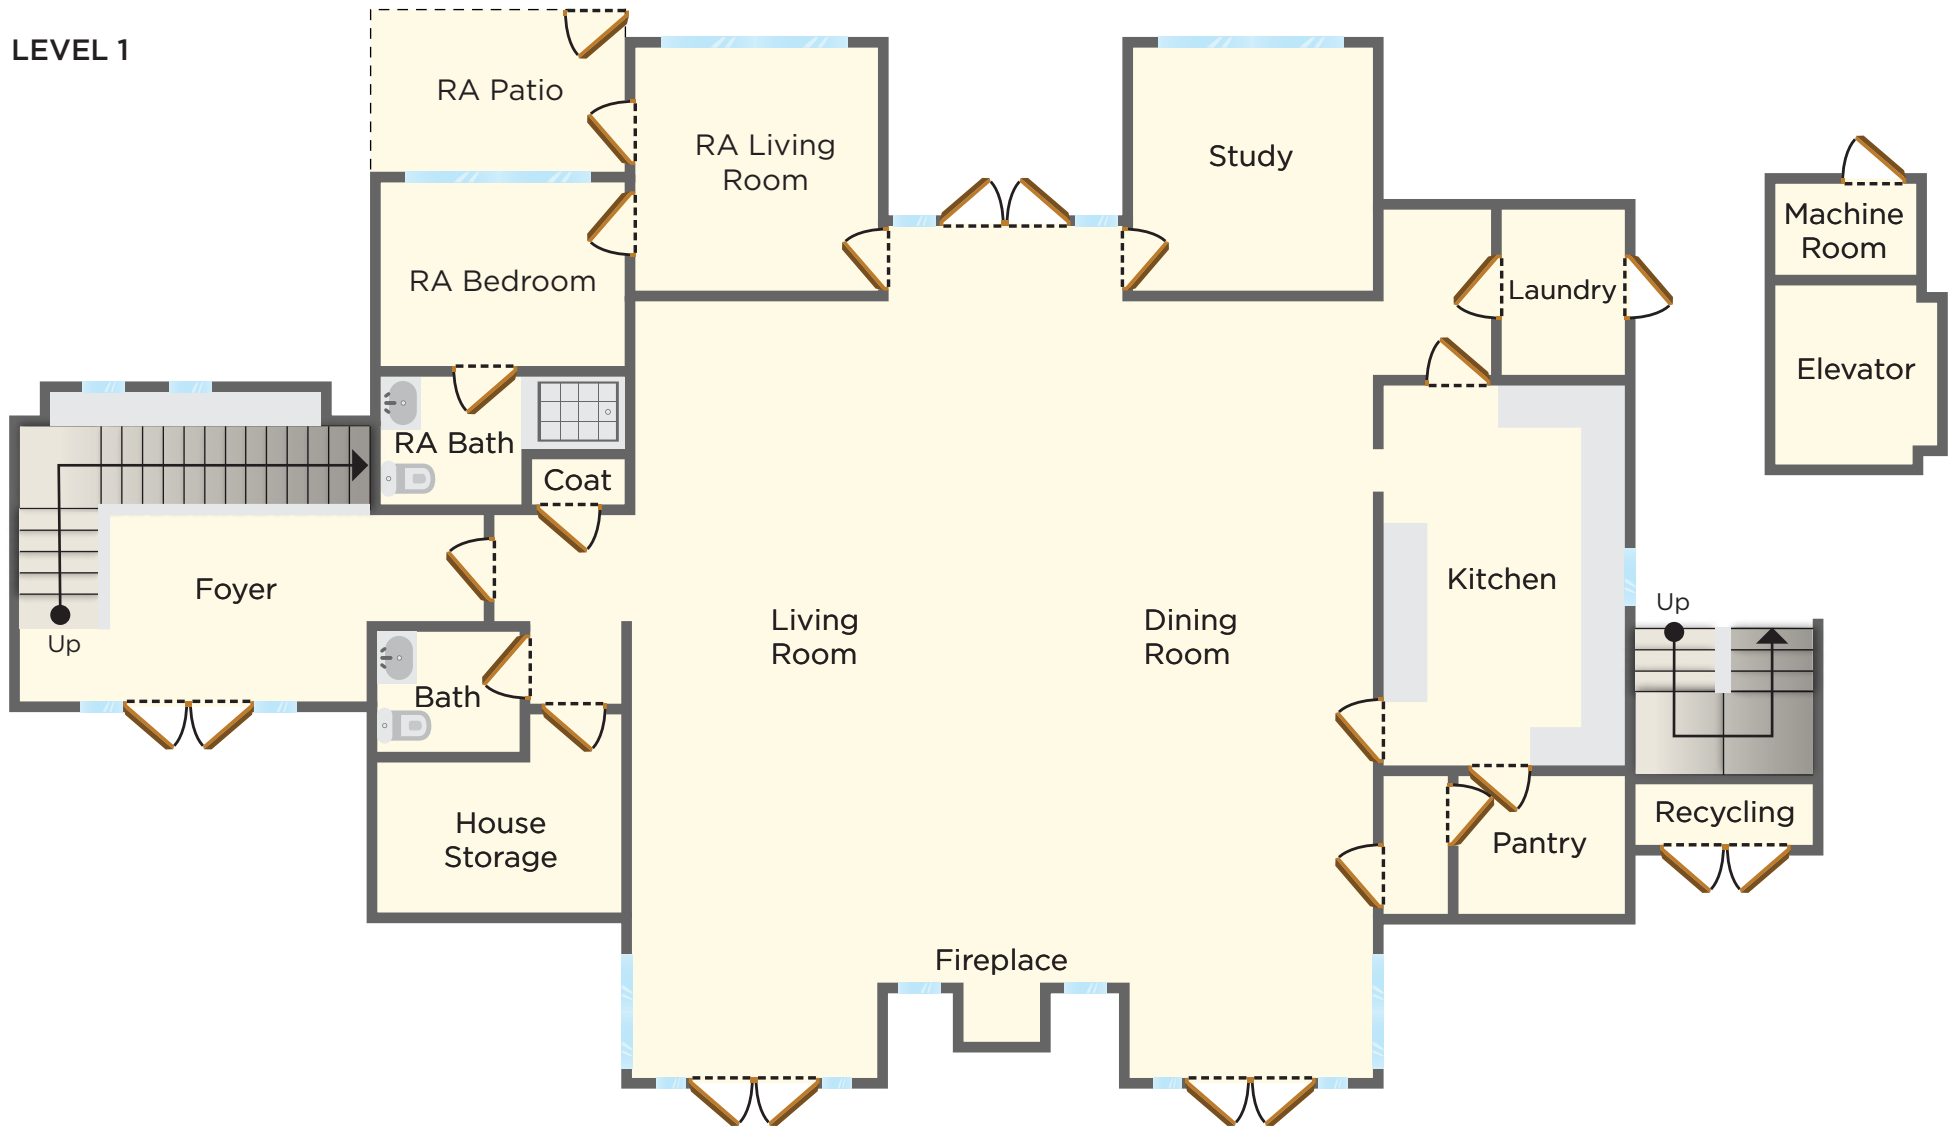

LEVEL 1

Arroyo Vista - 16 Room House

LAYOUTS VARY
APPROX SQFT: 6206

1in = 10ft

LEVEL 2

LEVEL 3